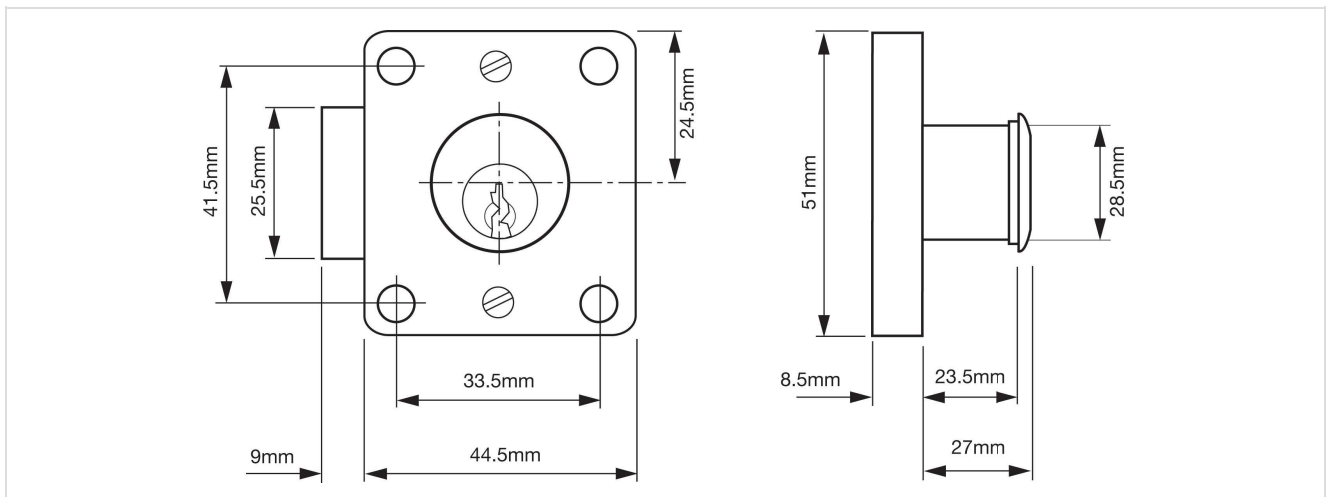

Technical Design: